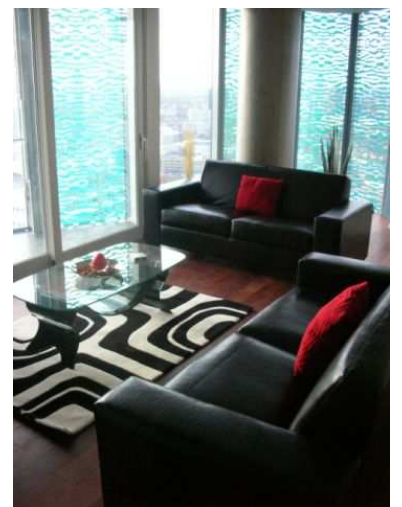

CORPORATE FURNITURE PACKAGE

edenvale-uk Corporate Furniture Package

LOUNGE

- 2 x two seater settees
- 1 x glass & chrome coffee table
- 1 x set of silver coasters
- 1 x silver up-lighter
- 1 x rug
- 1 x artwork