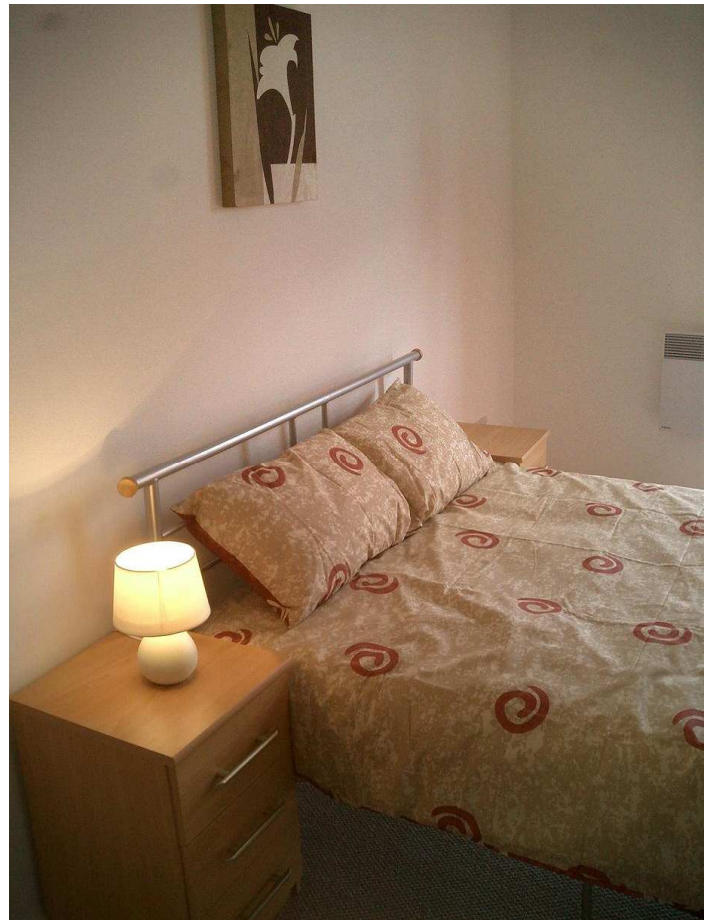

BASIC FURNITURE PACKAGE

LOUNGE

- 2 x two seater settees
- 1 x glass & chrome coffee table
- 1 x set of silver coasters
- 1 x silver up-lighter
- 1 x rug
- 1 x artwork

KITCHEN

- 1 x glass & chrome dining table & four chairs
- 1 x chrome kettle
- 1 x chrome toaster
- 1 x knife block & knives
- 1 x set of chrome pans
- 1 x set of chrome kitchen utensils
- 1 x chrome grater
- 1 x chopping board set
- 1 x chrome salt & pepper set
- 2 x glass mixing bowls
- 1 x can opener
- 1 x set of chrome canisters
- 1 x 4 piece cutlery settings (knives, forks, spoons & t-spoons)
- 1 x 4 piece white dinner set (dinner plates, dishes, side plates & mugs)
- 1 x set of 4 glass tumblers
- 1 x set of 4 wine glasses
- 1 x set of 4 table mats
- 1 x large chrome bin

BATHROOM & ENSUITE

- 1 x silver toilet brush and holder
- 1 x small chrome bin

BEDROOMS

- 1 x double wardrobe
- 1 x double silver frame bed & mattress
- 1 x birch four drawer chest of drawers
- 2 x birch bedside cabinets
- 1 x double quilt
- 2 x pillows
- 1 x set of bed linen
- 2 x bedside lamps
- 1 x artwork

MISCELLANEOUS ITEMS

- 1 x ironing board & iron
- 1 x mop and bucket
- 1 x dustpan & brush
- 1 x vacuum
- 1 x sweeping brush

Blinds throughout*

* Please note that the blinds included within this furniture package are for standard sized windows. Once measured, it will take 7-10 days for delivery.