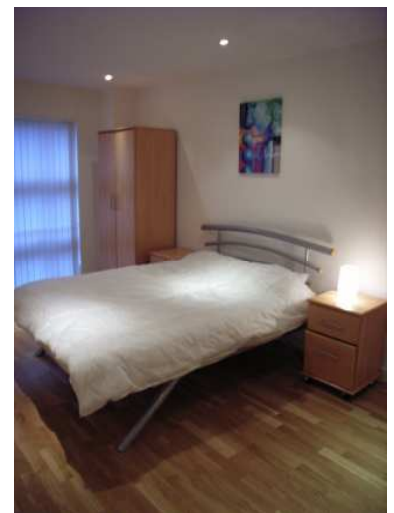

BASIC FURNITURE PACKAGE

LOUNGE

- 2 x two seater settees
- 1 x glass & chrome coffee table
- 1 x set of silver coasters
- 1 x silver up-lighter
- 1 x rug
- 1 x artwork

KITCHEN

- 1 x glass & chrome dining table & four chairs
- 1 x chrome kettle
- 1 x chrome toaster
- 1 x knife block & knives
- 1 x set of chrome pans
- 1 x set of chrome kitchen utensils
- 1 x chrome grater
- 1 x chopping board set
- 1 x chrome salt & pepper set
- 2 x glass mixing bowls
- 1 x can opener
- 1 x set of chrome canisters
- 1 x 4 piece cutlery settings (knives, forks, spoons & t-spoons)
- 1 x 4 piece white dinner set (dinner plates, dishes, side plates & mugs)
- 1 x set of 4 glass tumblers
- 1 x set of 4 wine glasses
- 1 x set of 4 table mats
- 1 x large chrome bin

BATHROOM & ENSUITE

- 1 x silver toilet brush and holder
- 1 x small chrome bin

BEDROOMS

- 1 x double wardrobe
- 1 x double silver frame bed & mattress
- 1 x birch four drawer chest of drawers
- 2 x birch bedside cabinets
- 1 x double quilt
- 2 x pillows
- 1 x set of bed linen
- 2 x bedside lamps
- 1 x artwork